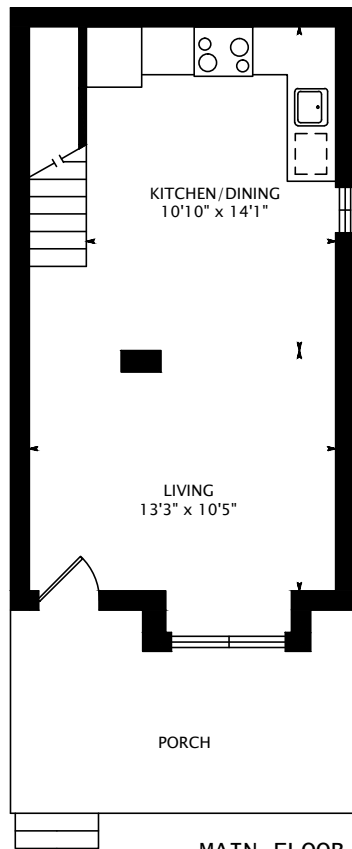

809 DOVERCOURT ROAD #1

MAIN FLOOR
360 SQUARE FEET

SECOND FLOOR
575 SQUARE FEET

935 SQUARE FEET

interactive tour: toursler.com/809-dovercourt-1

DATE: NOVEMBER 12, 2015

DIMENSIONS, AREAS, LAYOUTS AND DETAILS ARE APPROXIMATE AND SHOULD BE CONSIDERED ILLUSTRATIVE ONLY.