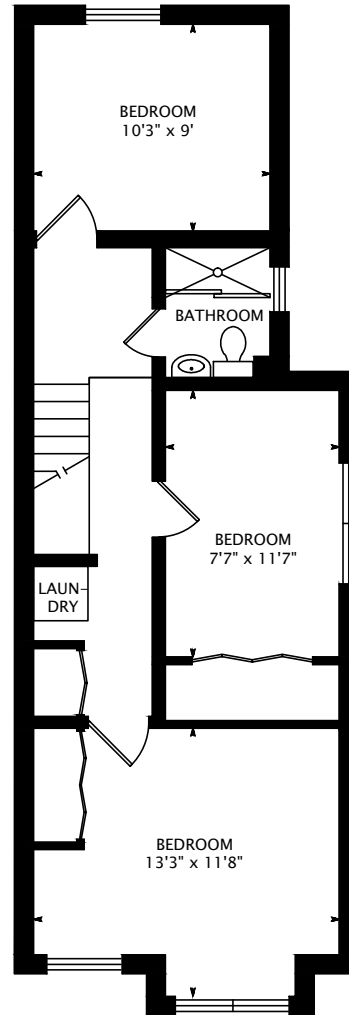

809 DOVERCOURT ROAD #1

MAIN FLOOR
360 SQUARE FEET

SECOND FLOOR
575 SQUARE FEET

935 SQUARE FEET

interactive tour: toursler.com/809-dovercourt-1

DATE: NOVEMBER 12, 2015

DIMENSIONS, AREAS, LAYOUTS AND DETAILS ARE APPROXIMATE AND SHOULD BE CONSIDERED ILLUSTRATIVE ONLY.