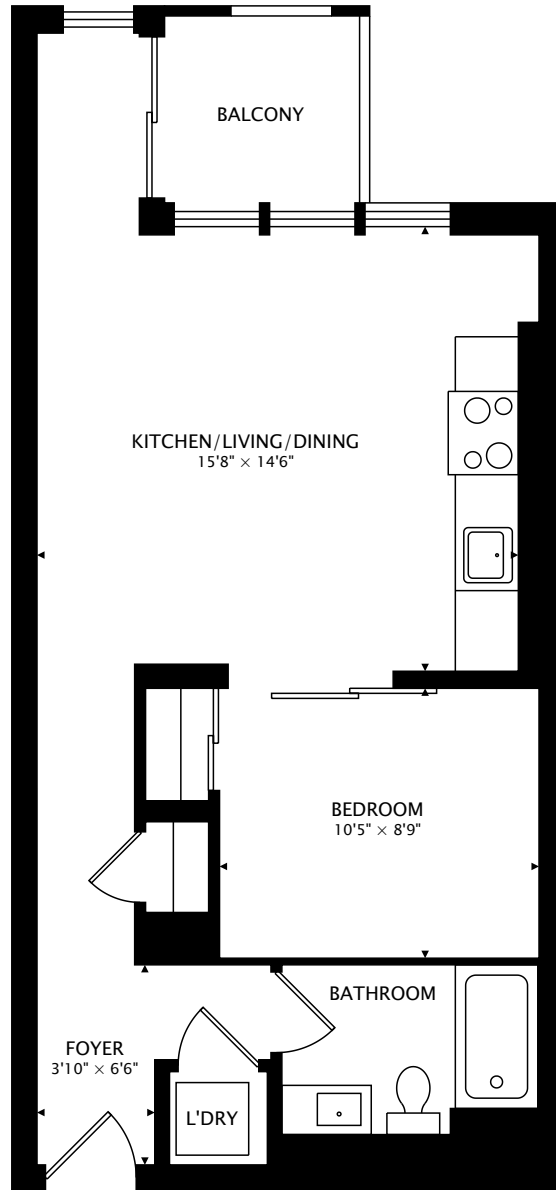

15 BASEBALL PLACE #708

TORONTO, ONTARIO M4M 0E6

581 sq ft + 39 sq ft BALCONY

CAPTURED ON: 6 JUL 2022
DIMENSIONS, AREAS, LAYOUTS AND DETAILS ARE APPROXIMATE
AND SHOULD BE CONSIDERED ILLUSTRATIVE ONLY.