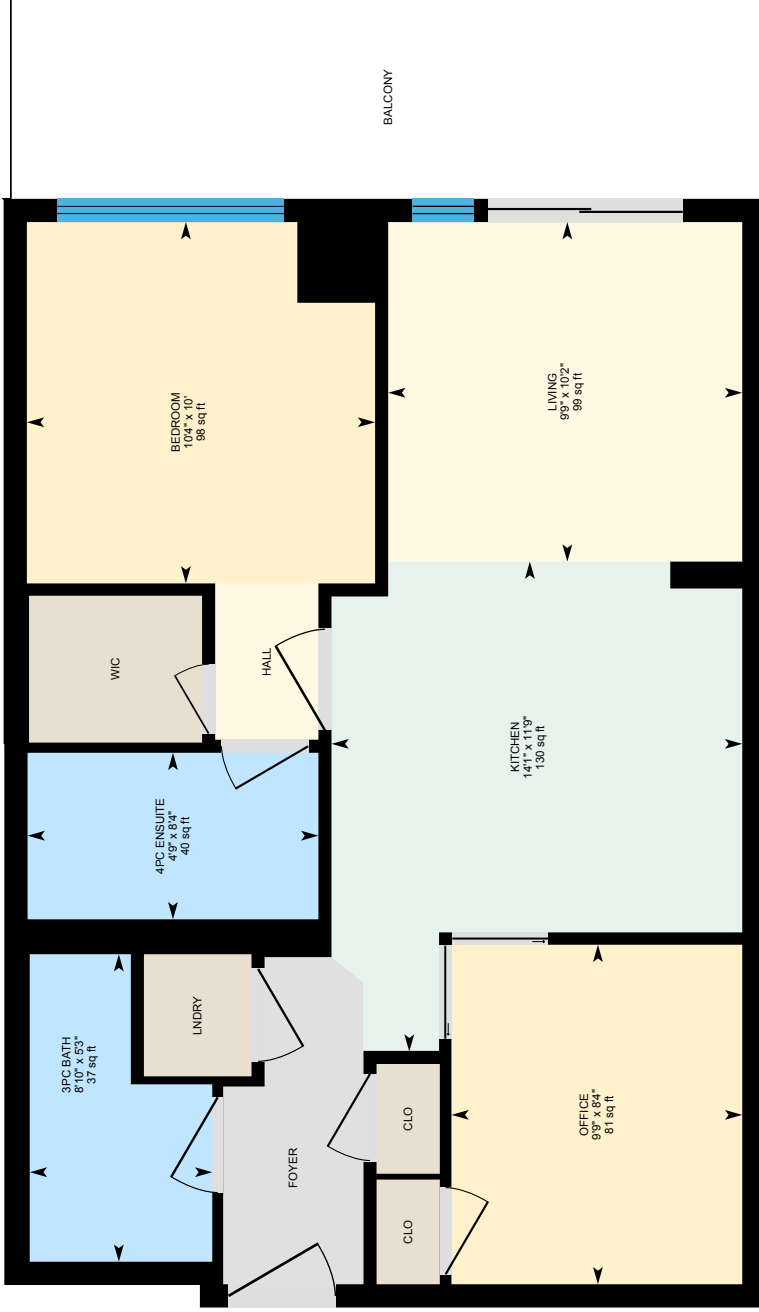

# 728A-10 Rouge Valley Dr W, Markham, ON

Main Floor Exterior Area 688.81 sq ft  
Interior Area 619.21 sq ft

PREPARED: 2024/01/20

White regions are excluded from total floor area in iGUIDE floor plans. All room dimensions and floor areas must be considered approximate and are subject to independent verification.